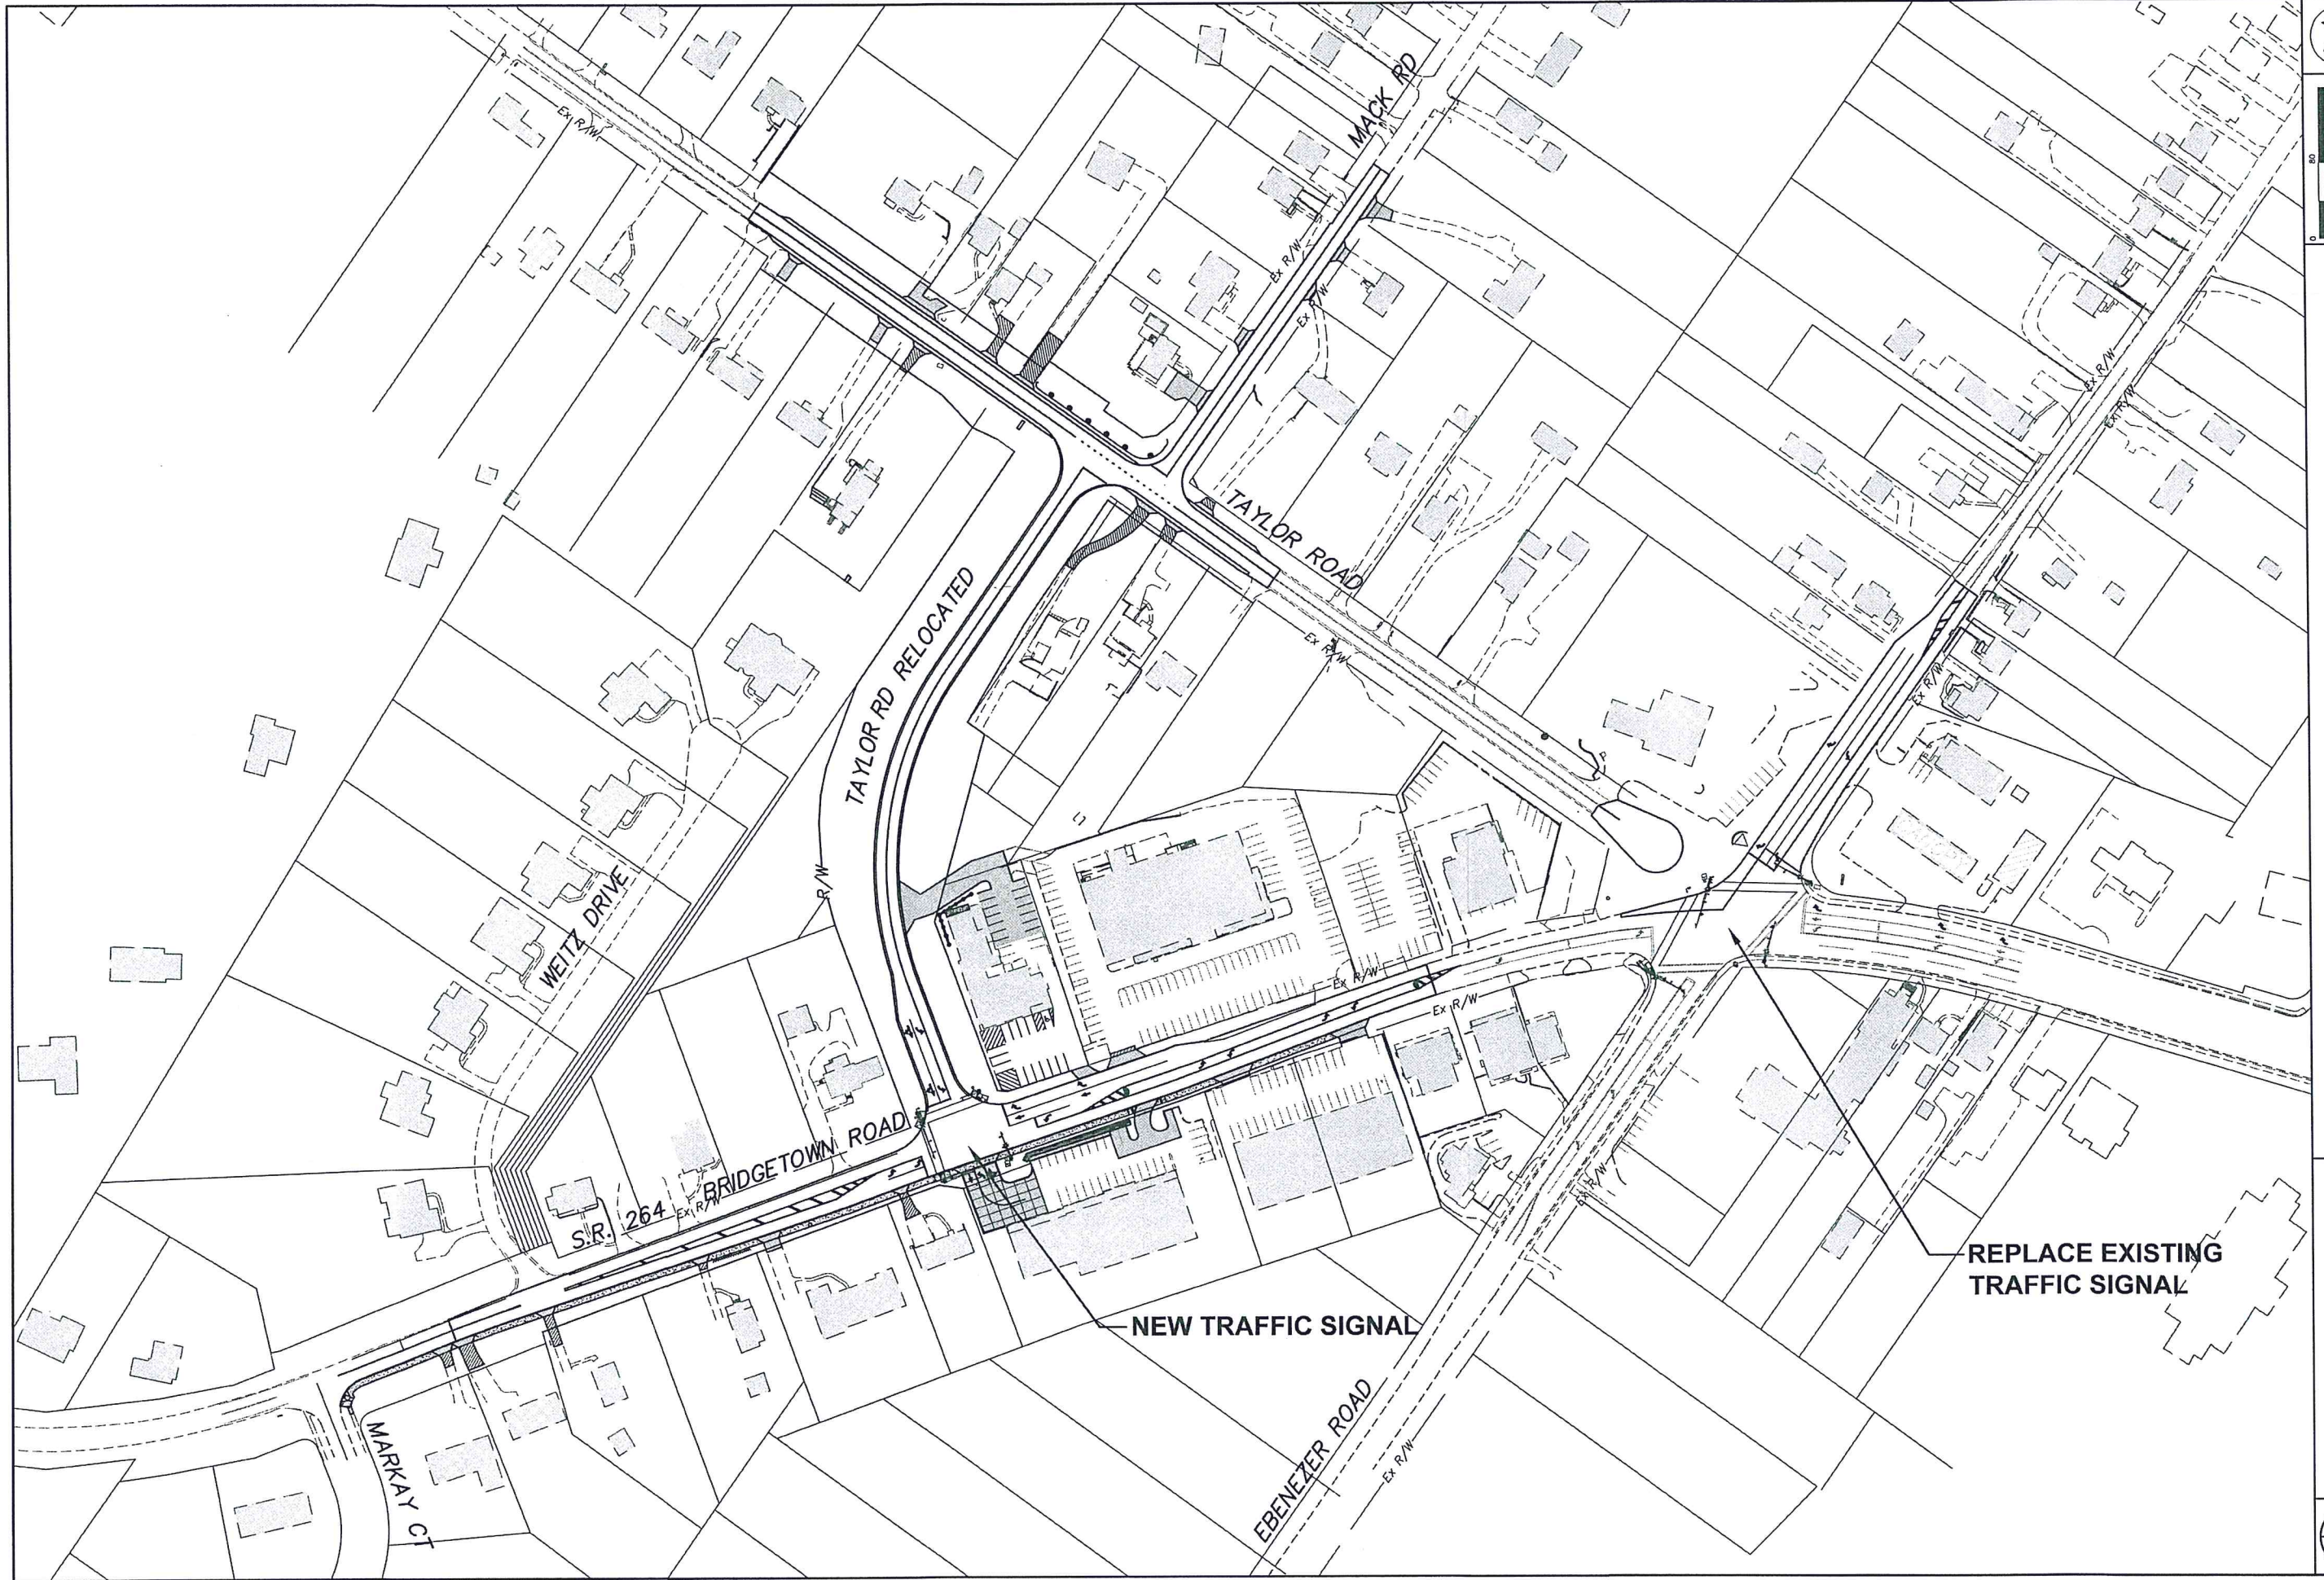

PROJECT SITE PLAN

HAM-264-6.90