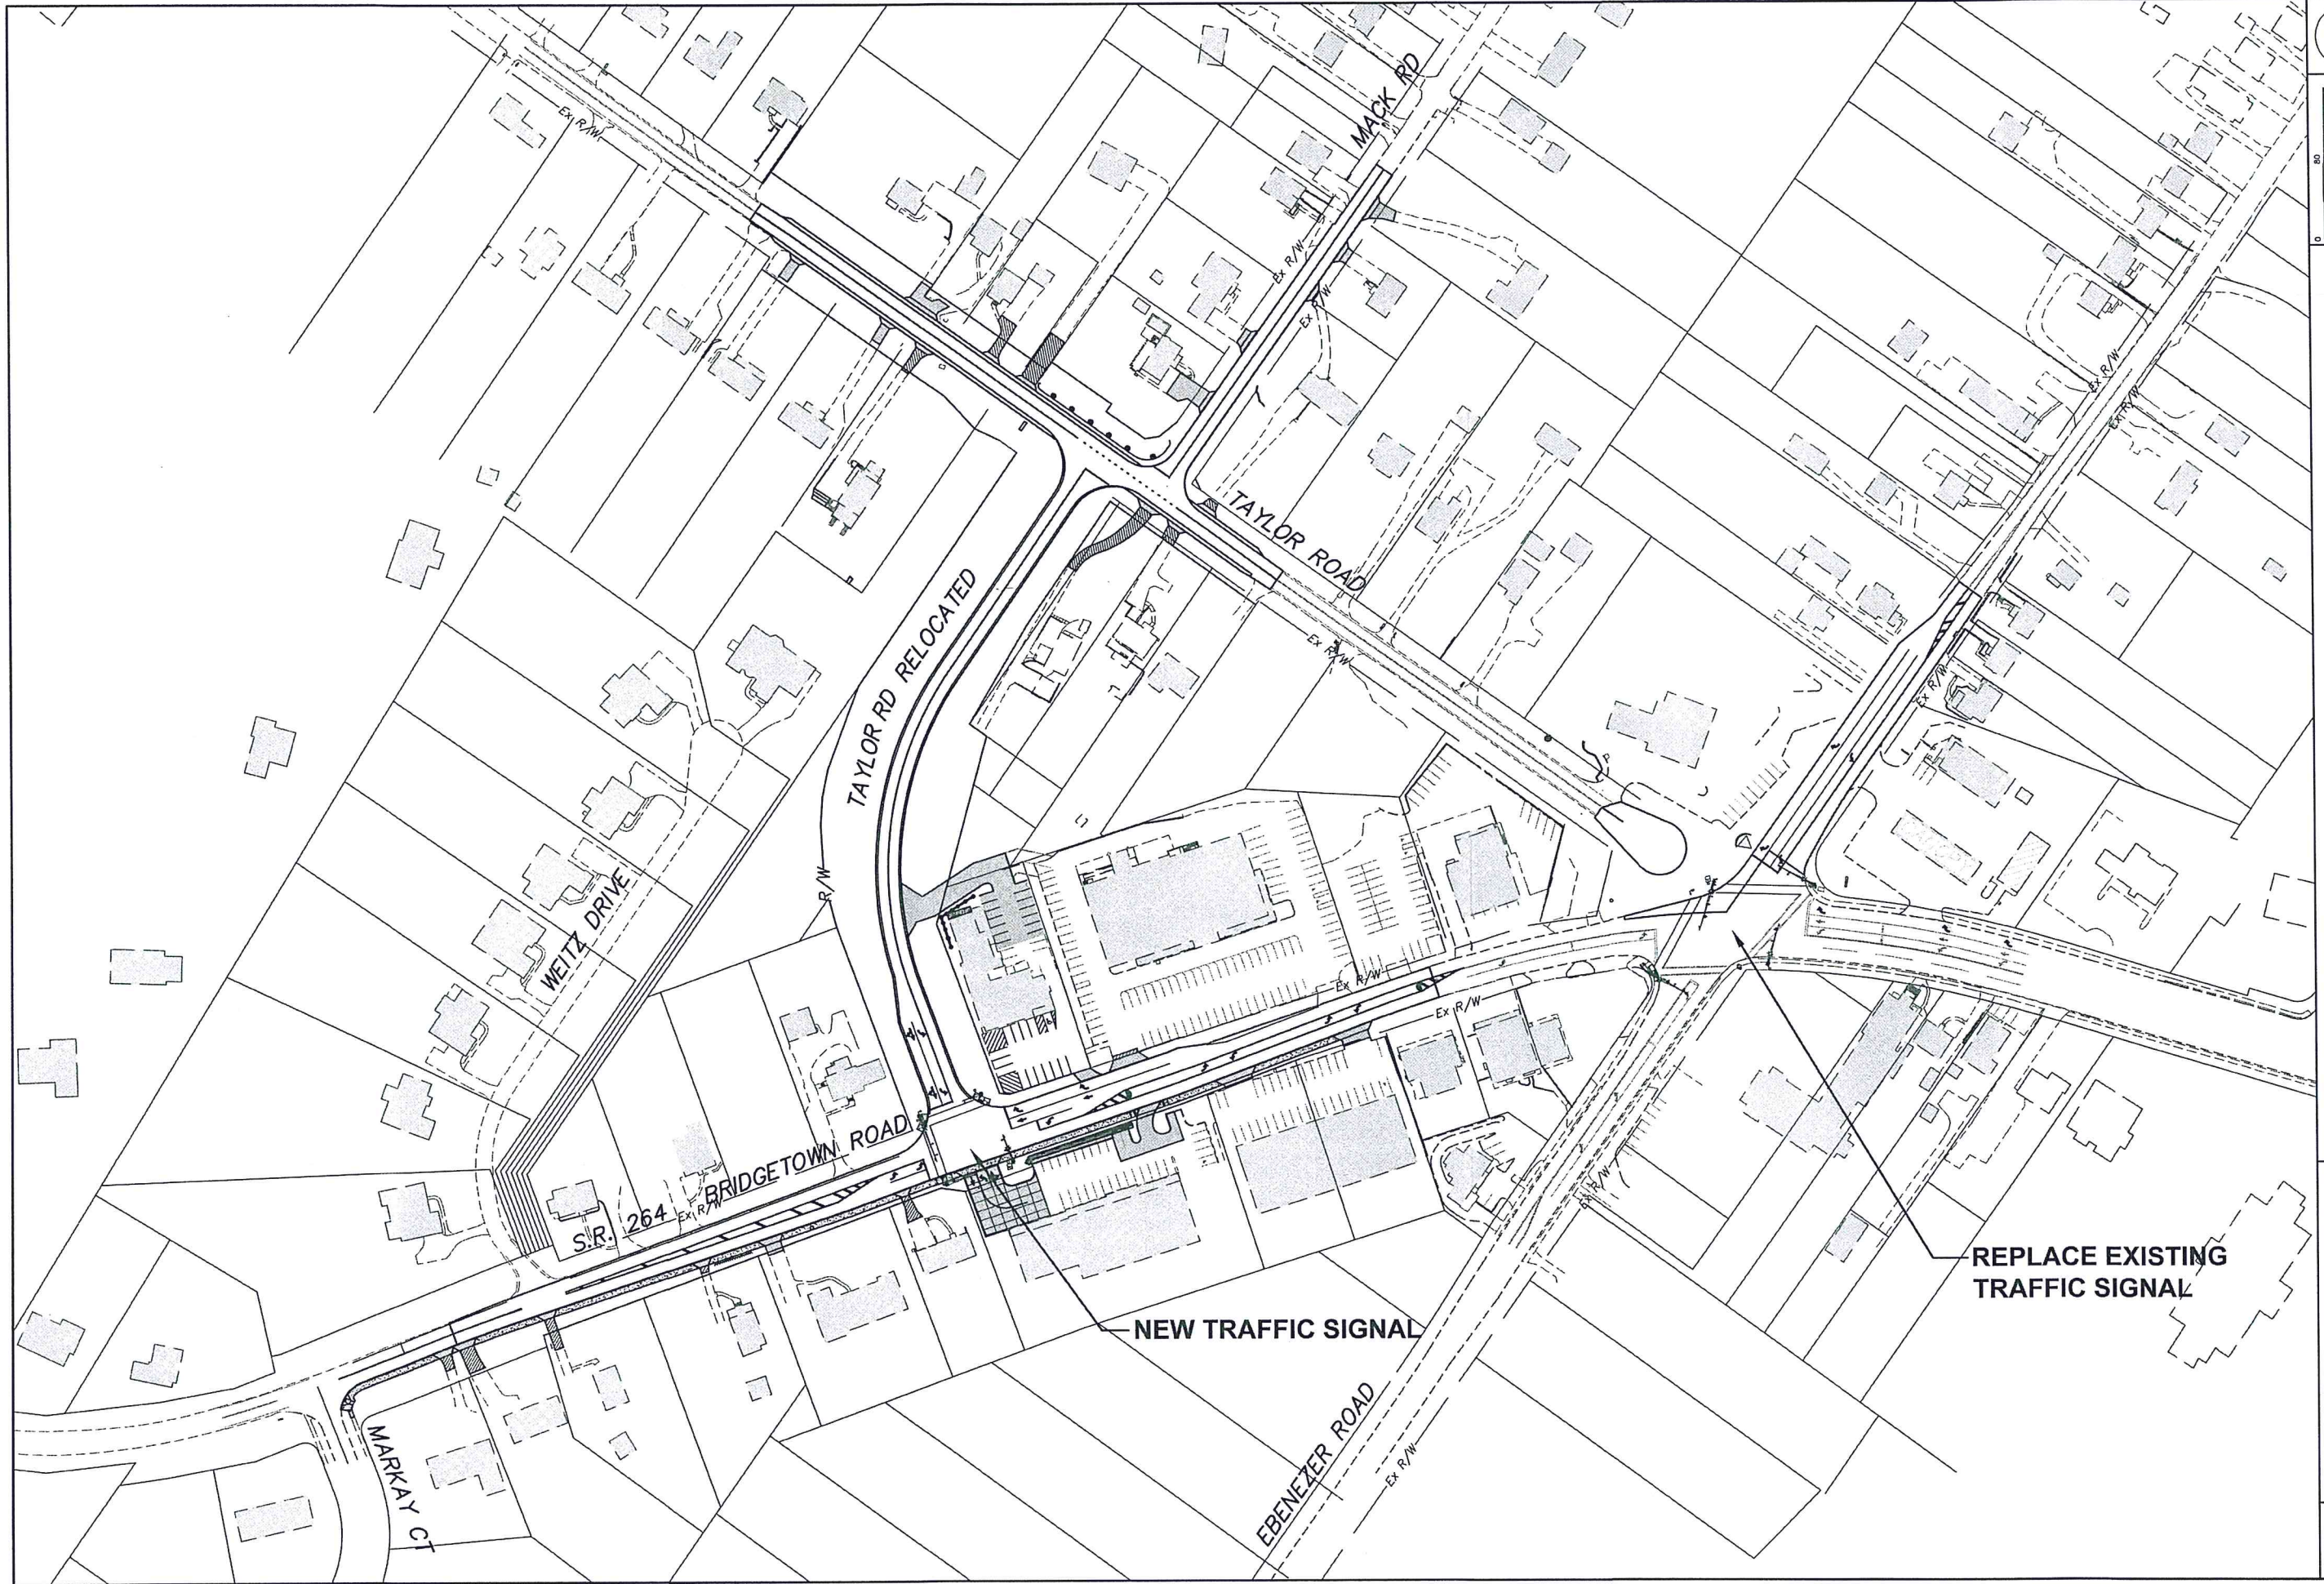

PROJECT SITE PLAN

HAM-264-6.90